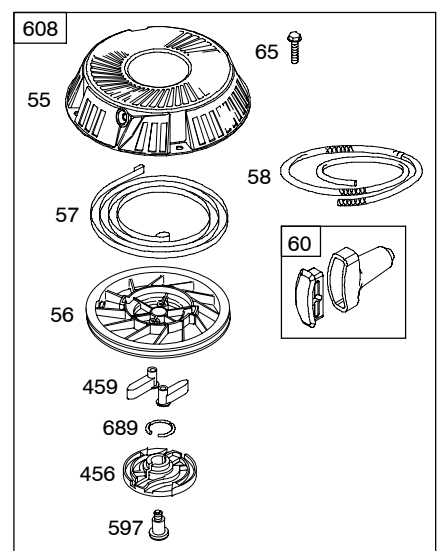

Illustrations cover a range of engines. Parts shown without corresponding text may not be used on your specific engine.

1036 EMISSIONS LABEL

823

Illustrations cover a range of engines. Parts shown without corresponding text may not be used on your specific engine.
 5497-6 Assemblies include all parts shown in frames. 02/22/2008

Illustrations cover a range of engines. Parts shown without corresponding text may not be used on your specific engine.
5497-7 Assemblies include all parts shown in frames. 02/22/2008

215800

Illustrations cover a range of engines. Parts shown without corresponding text may not be used on your specific engine.

DC ONLY		DUAL CIRCUIT		TRI CIRCUIT	
474A	1059	474B	1059	474C	1059
877A		877		877B	
					
578		878		878A	5/9 AMP REGULATED
					501A  526A

NOTE: All stators use a No. 1119 mounting screw. 

NOTE: The proper flywheel part number and/or the alternator magnet size will determine the alternator type or output. See repair instruction manual for additional information.